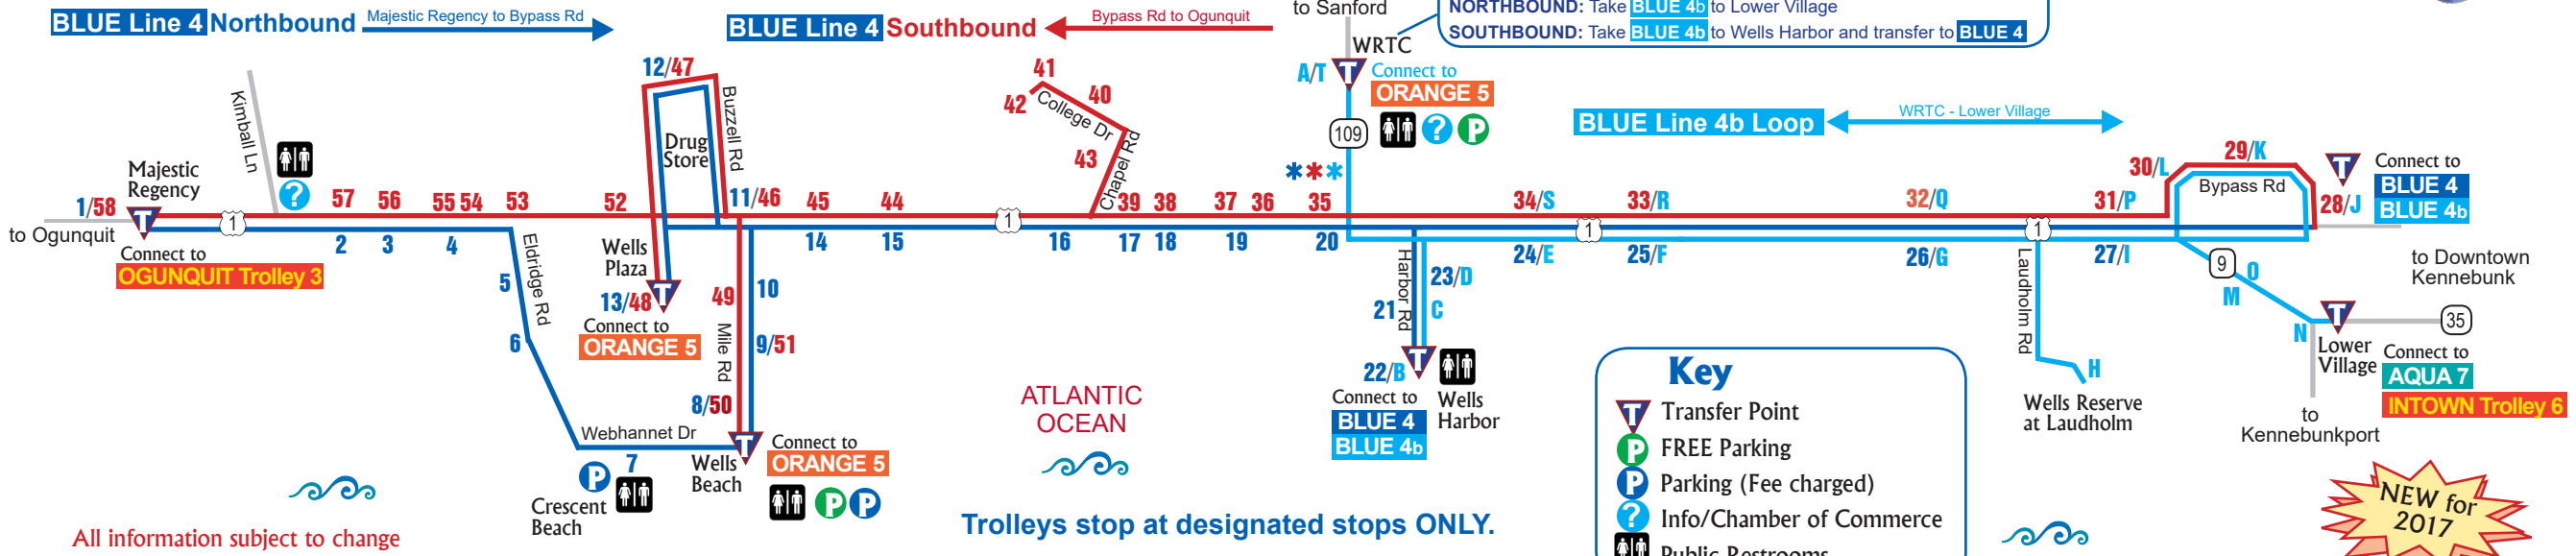

BLUE Line 4 WELLS

Seasonal Service from June 24 to September 4, 2017

BLUE Line 4b WELLS - KENNEBUNK

All information subject to change

Trolleys stop at designated stops ONLY.

Key

- Transfer Point
- FREE Parking
- Parking (Fee charged)
- Info/Chamber of Commerce
- Public Restrooms

BLUE Line 4 Northbound Majestic Regency to Bypass Rd

1. Majestic Regency ..... A
2. Wonder Mountain Fun Park ..... O
3. Ne'r Beach Motel ..... A
4. Cottages at Summer Village ..... A
5. Scoop Deck Ice Cream ..... R
6. Beach Acres Campground C
7. Crescent Beach Parking Lot ..... P
8. Forbes Restaurant ..... R
9. Billy's Chowder House ..... R
10. Misty Harbor Resort ..... A
11. Wells Beach Resort Campground & Mini Golf ..... C/O
12. Ocean Overlook RV Park C
13. Tully's/Renys/Reigning Cats & Dogs ..... R/S
14. Congdons Restaurant ..... R
15. Belle of Maine/SIS Bank ..... A/O
16. The Steakhouse ..... R
17. Watercrest Motel & Cottages ..... A
18. Dunkin Donuts ..... R
19. Seagull Resort ..... A
20. Wells Food Market ..... S
- York Hospital in Wells/Avita of Wells ..... O

BLUE Line 4 Southbound Bypass Rd to Ogunquit

21. Fisherman's Catch ..... R
22. Webhannet River Boatyard ..... O
23. Ocean View Cottages & Campground ..... A/C
24. Seahorse Resort ..... A
25. Sea Vu North Campground C
26. Litchfields ..... R
27. Maine Diner/Remember the Maine ..... R/S
28. Riverbend Woods ..... O
29. Stadig Campground C
30. Merriland River Resort Campground ..... O
31. Maine Diner/Remember the Maine ..... S/R
32. Litchfields ..... R
33. Sea Vu North Campground C
34. Seahorse Resort ..... A
- York Hospital in Wells ..... O
- Avita of Wells ..... O
35. Wells Food Market ..... S
36. Library/Wells Jr. High School ..... O
37. Seagull Resort ..... A
38. Dunkin Donuts ..... R
39. Watercrest Motel & Cottages ..... A
40. Sea Vu West Campground C
41. Summerscape ..... A

BLUE Line 4b Loop WRTC - Lower Village

42. York County Community College ..... O
43. Sea Vu South Campground C
44. Belle of Maine/SIS Bank ..... A/O
45. Congdon's Restaurant ..... R
46. Wells Beach Resort Campground & Mini Golf ..... C/O
47. Ocean Overlook RV Park C
48. Tully's/Renys/Reigning Cats & Dogs ..... S
49. Misty Harbor Resort ..... A
50. Forbes Restaurant ..... R
51. Billy's Chowder House ..... R
52. Hampton Inn ..... A
53. Beach Acres Campground C
54. Cottages At Summer Village ..... A
55. America's Best Value Inn & Cottages ..... A
56. Ne'r Beach Motel ..... A
57. Wells-Ogunquit Senior Center ..... O
58. Wonder Mountain Fun Park ..... O
- Majestic Regency ..... A
- Ogunquit Trading Post ..... S
- TRANSFER to OGUNQUIT Trolley 3

BLUE Line 4b Loop WRTC - Lower Village